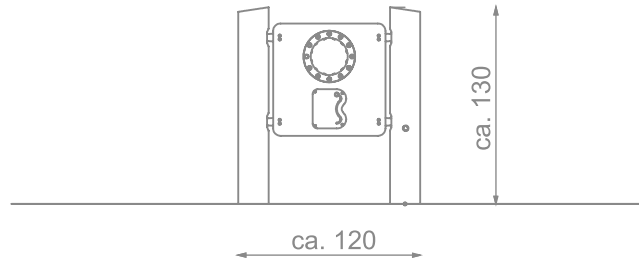

Information about the product

Dimensions	ca. 120 x 23 cm
Safety zone	ca. 420 x 323cm
Safety zone area	ca. 12 m ²
Overall height	ca. 130 cm
Free fall height	-
Amount of users	1
Product complies with EN 1176-1:2017-12	Yes
Availability of spare parts	Yes
Age range	1-12

Functions

SCALE 1:50

Materials

Natural robinia wood

Elements:
HDPE 15 mm