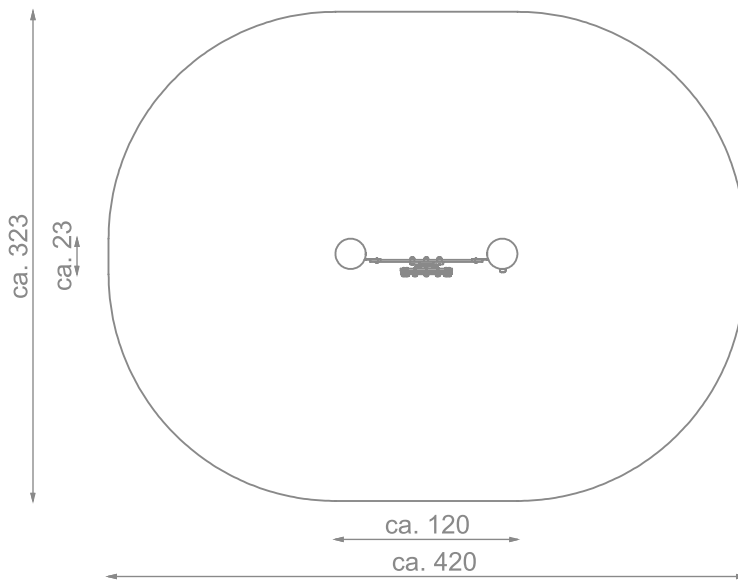

Information about the product

Dimensions	ca. 120 x 23 cm
Safety zone	ca. 420 x 323cm
Safety zone area	ca. 12 m ²
Overall height	ca. 130 cm
Free fall height	-
Amount of users	1
Product complies with EN 1176-1:2017-12	Yes
Availability of spare parts	Yes
Age range	1-12

Functions

SCALE 1:50

Materials

Natural robinia wood

Elements:
HDPE 15 mm